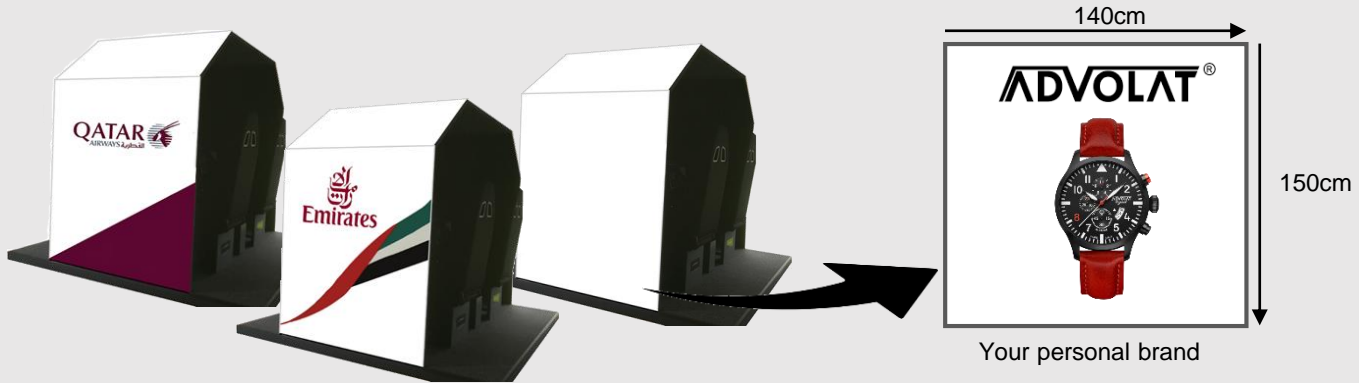

Full motional systems in  
our simulators for the  
**PERFECT MOVEMENT ...**  
15 degrees pitch and roll

Be your own pilot and fly with us anywhere in the world the only limitation is your imagination

More than **35'000** destinations worldwide in our simulators available

many different airplanes,  
airlines and destinations  
available in our simulators

We are able to custom design your own fleet of aircraft, just tell us what you require and leave the rest to us.

# Design our simulator for your personal event

**Especially for promotions and expositions ... your personal flightsimulator with your brand and cooperate design. Promotional opportunities: 1 side or 2 side's. Area: 150 cm x 140 cm (weight /height)**